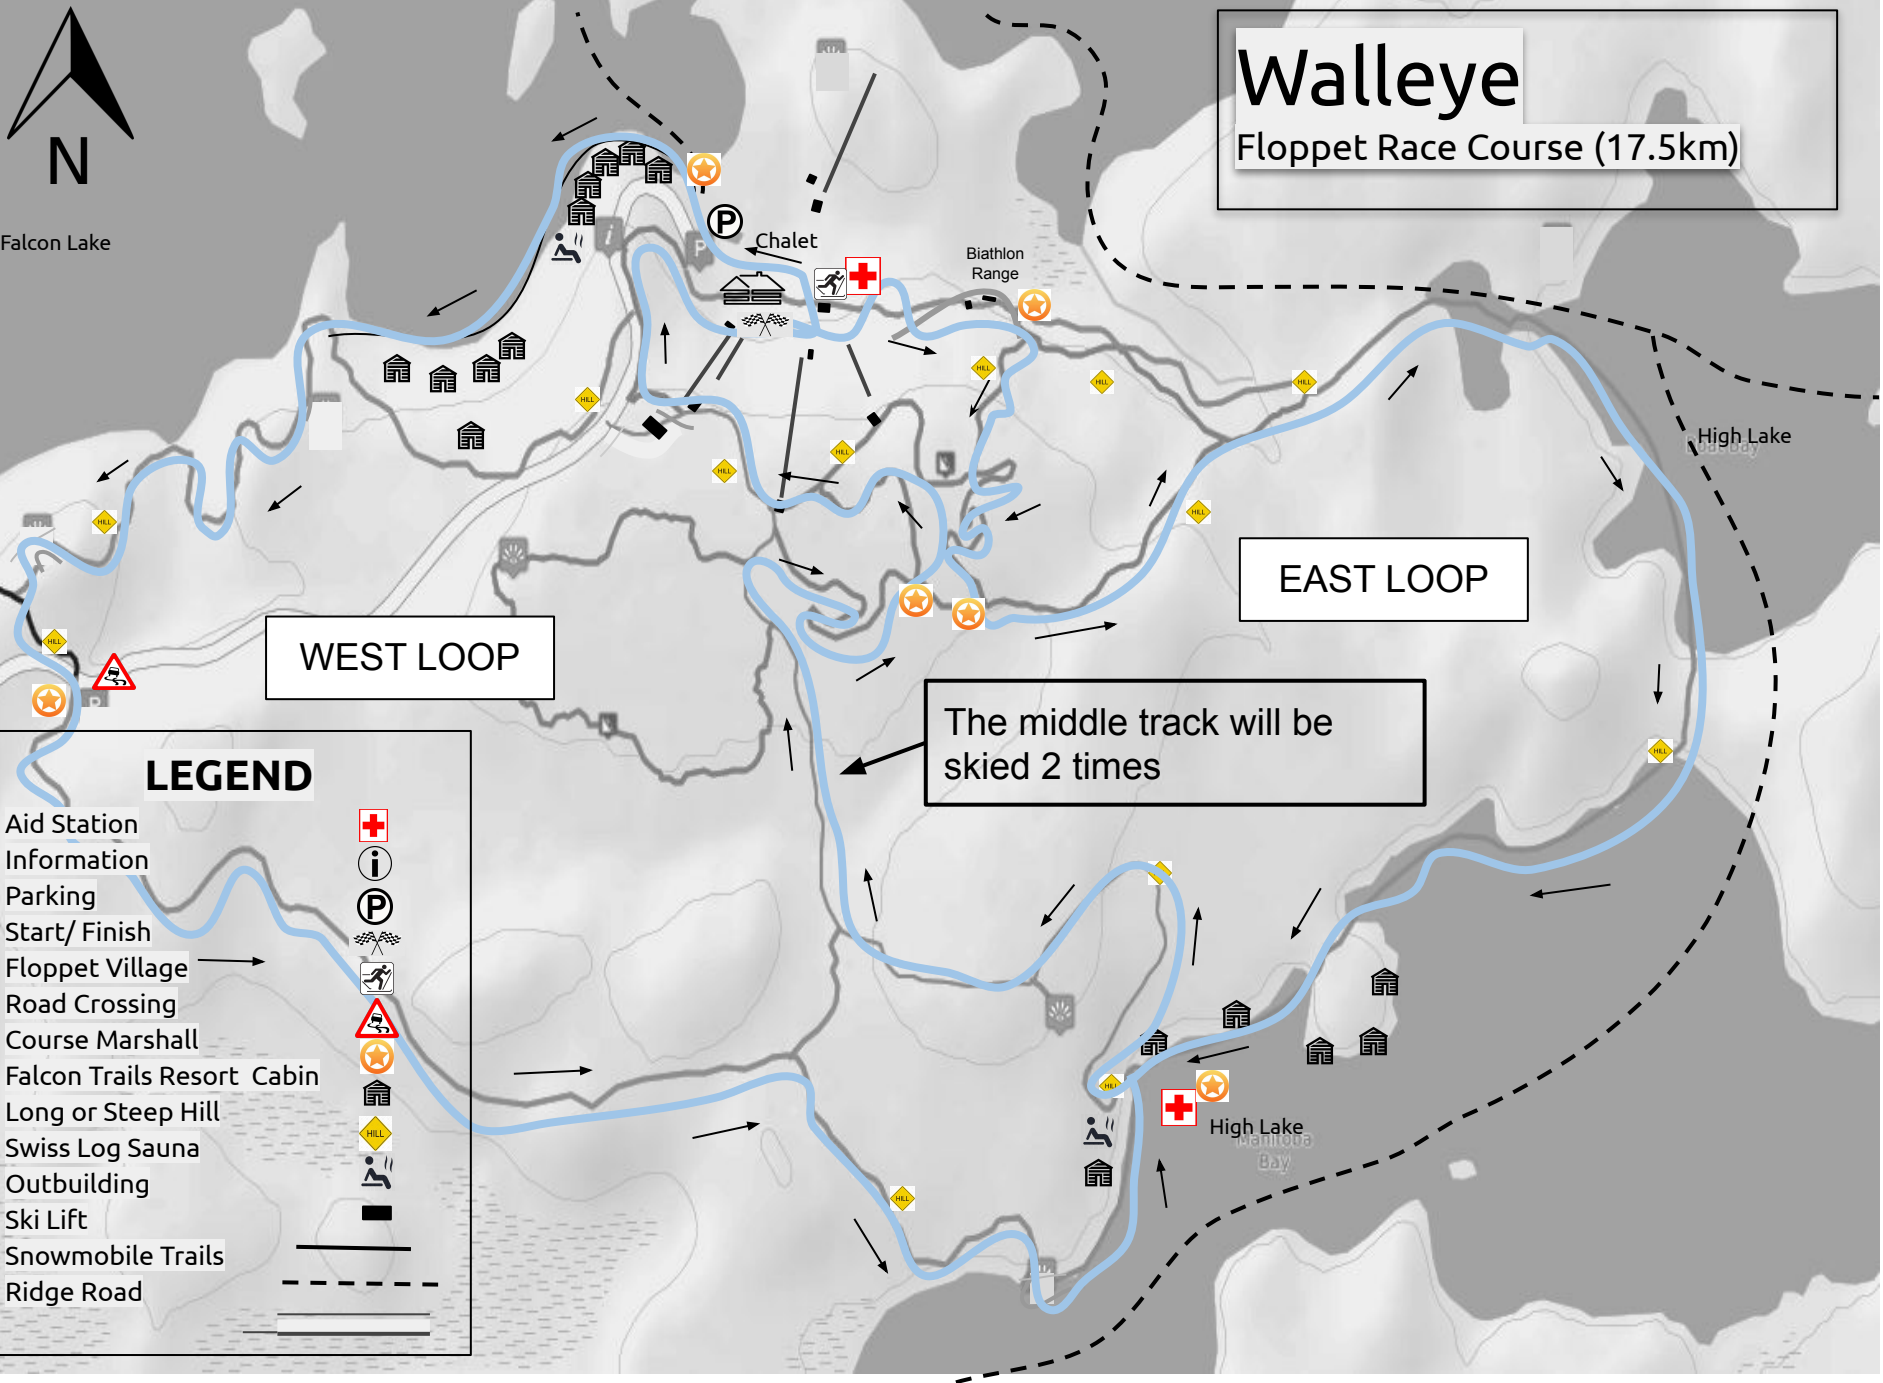

Walleye

Floppet Race Course (17.5km)

Falcon Lake

WEST LOOP

EAST LOOP

The middle track will be skied 2 times

LEGEND

- Aid Station 
- Information 
- Parking 
- Start/ Finish 
- Floppet Village 
- Road Crossing 
- Course Marshall 
- Falcon Trails Resort Cabin 
- Long or Steep Hill 
- Swiss Log Sauna 
- Outbuilding 
- Ski Lift 
- Snowmobile Trails 
- Ridge Road 